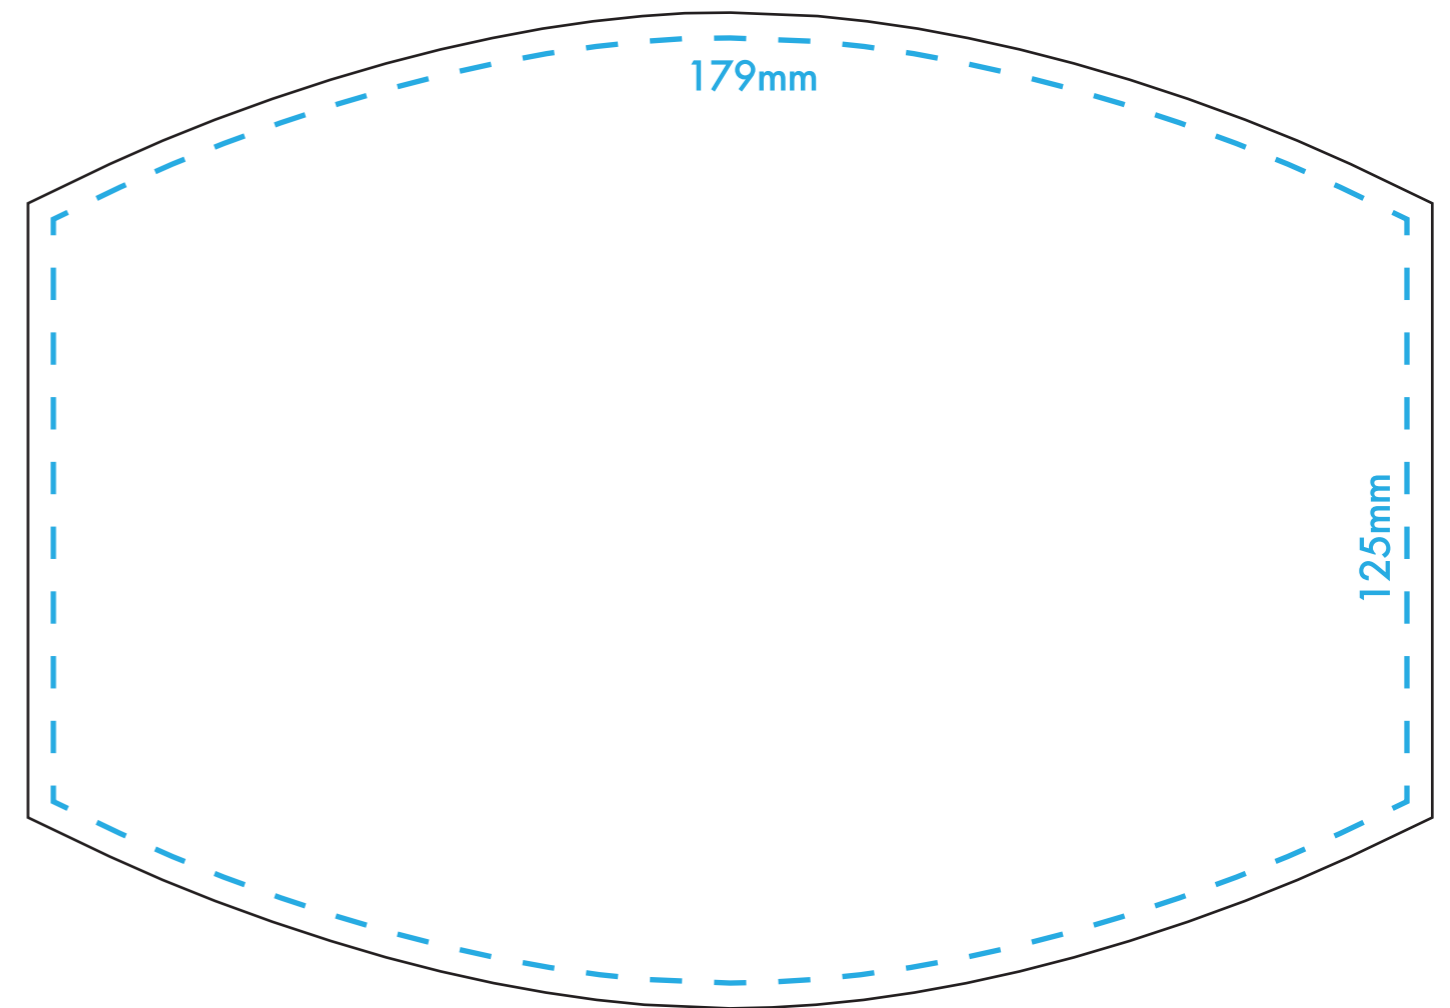

## Full Colour Custom Printed Face Mask - 3Ply Reusable

**For optimum results please supply artwork to the following specifications:**

- Images must be CMYK and no less than 300DPI
- Embed all images
- All fonts and logos must be converted to outlines
- Save final document as a high res, print-ready pdf
- Branding Area: 179mm W x 125mm H

Please choose one of each:

Webbing Colour: Black or White

Elastic Colour: Black or White

Finish: 3 Ply Cloth Sewn Shut or Pouch Sewn for Filter  
(filters not supplied)

**Note:** Small details or text including ®©™ may fill in and may not be legible.

- - - Finished size (blue line not printed)