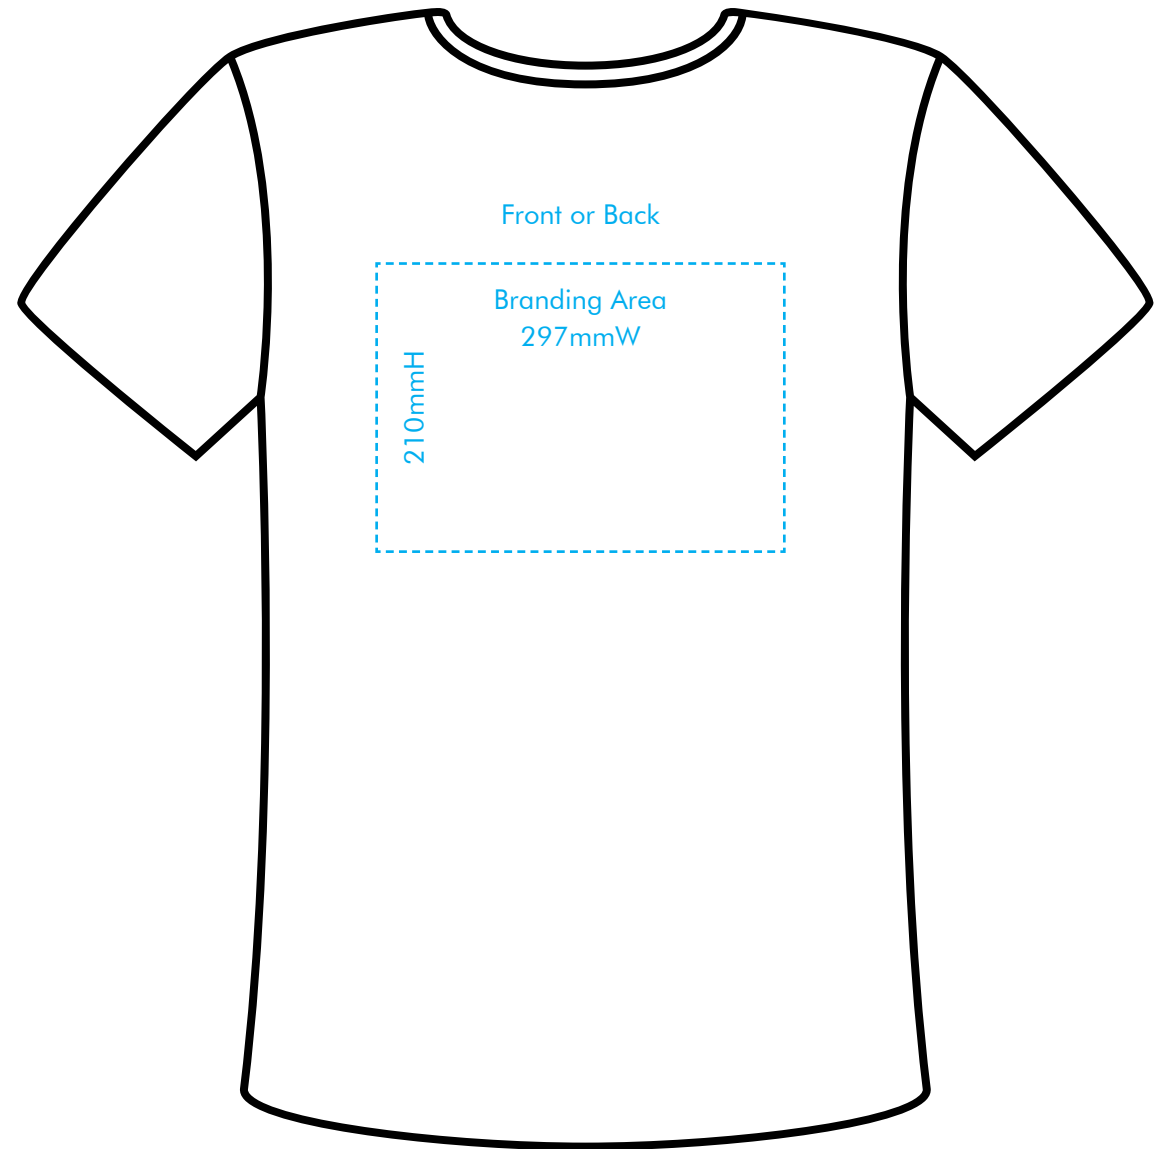

## Screen Printed T-shirt

**For a good result please supply artwork to the following specifications:**

- Illustrator or HiRes .pdf File
- 1 Solid PMS colour
- All Fonts & Logos to be Outlined
- Branding Area: 297mm W x 210mm H (maximum)

### **We recommend:**

- Font size at min of 5mm high to ensure legibility
- One branding size is used for all apparel sizes XS to 3XL

Please note mock up is for visual purposes only